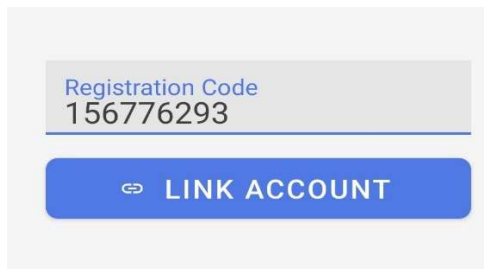

To access from a desktop or laptop please use the following URL:

<https://d22.darwinet.com/589D2/>

Your username will be your Social Security Number.

Password: #Newpay24

To Access from a mobile device:

Please go to the Apple Store or Google Play Store depending on what type of device you may have.

Download the ThinkWare App.

Open the ThinkWare App after it is installed on your phone.

Key in Registration Code – 156776293 and click on “Link Account”

Enter your Username which is your Social Security Number